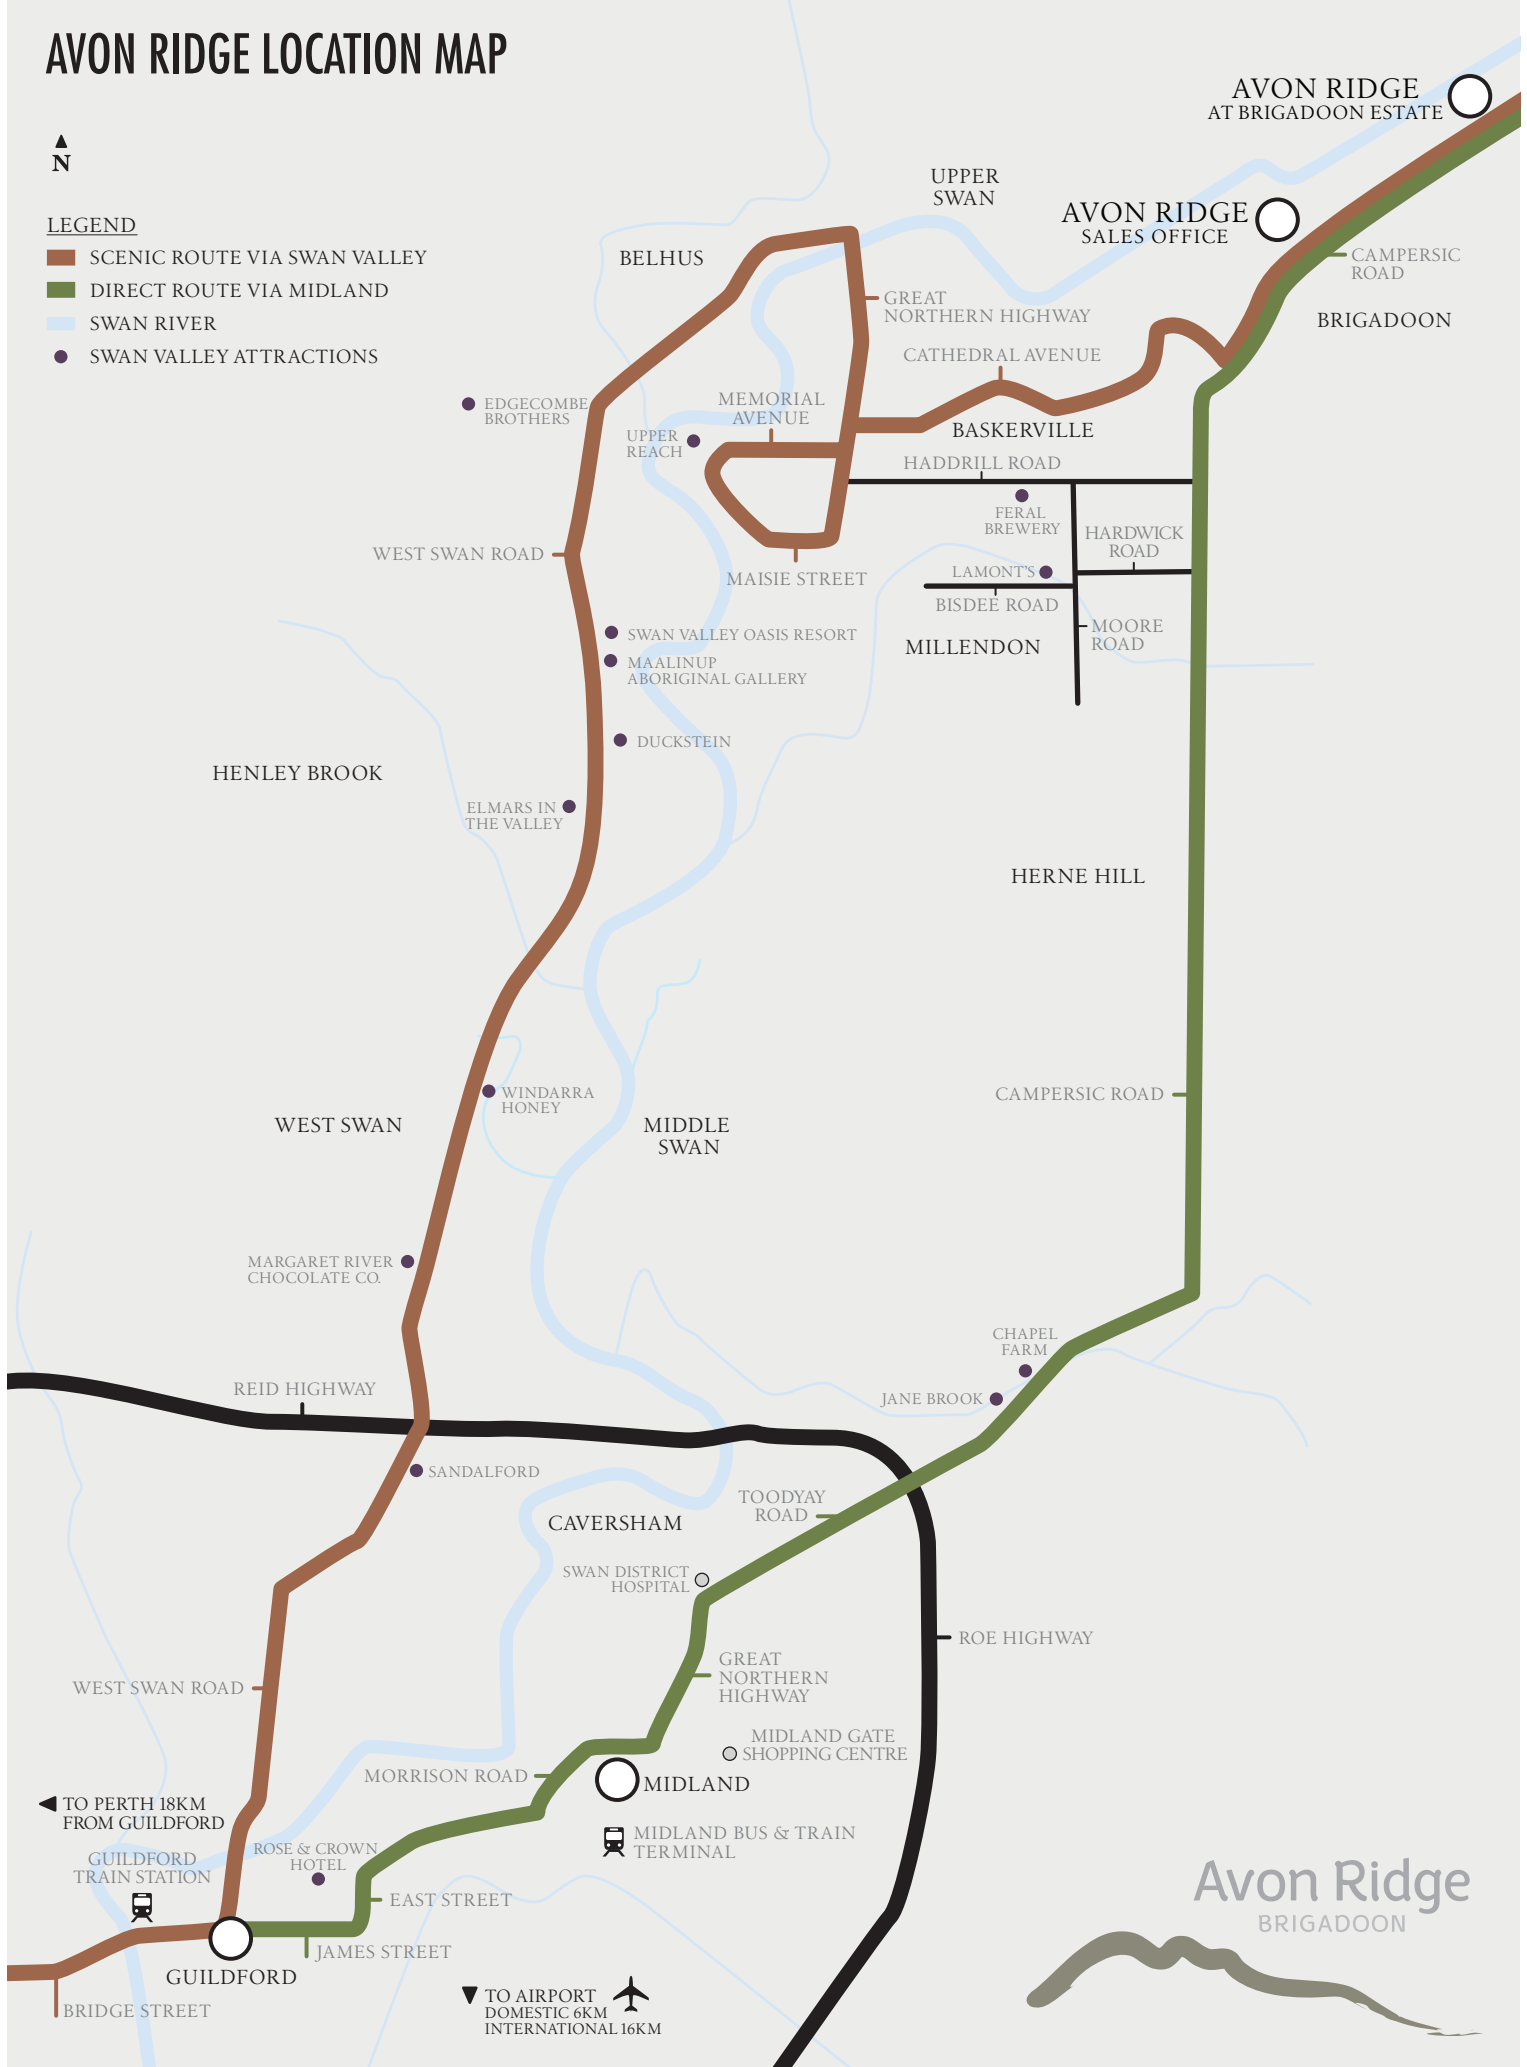

# AVON RIDGE LOCATION MAP

## LEGEND

- █ SCENIC ROUTE VIA SWAN VALLEY
- █ DIRECT ROUTE VIA MIDLAND
- █ SWAN RIVER
- SWAN VALLEY ATTRACTIONS

TO PERTH 18KM  
FROM GUILDFORD

TO AIRPORT  
DOMESTIC 6KM  
INTERNATIONAL 16KM